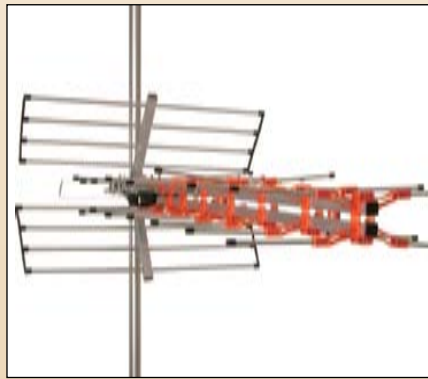

SR15 ANTENNA

This compact antenna features 15 elements that provide a very high gain in a small package. The strong 8 sided boom works well in high wind and the durable all-weather construction makes it an excellent antenna for areas that experience severe weather.

- Range: 1 - 30 miles
- Gain: 11.0 dB
- Targeted Band: UHF Channels 14 - 69
- Dimensions: 14" H x 13" W x 35" Deep
- Weight: 4.5 lbs.
- Warranty: Lifetime

42XG ANTENNA

The 42XG Extreme Gain antenna is excellent for receiving HDTV signals 10 to 50 miles from the transmitters. Constructed of lightweight anodized aluminum, it mounts easily yet withstands high winds and harsh weather. Integrated all weather ohm converter is included.

- Range: 10 - 50 miles
- Gain: 14.2 dB
- Targeted Band: UHF Channels 14 - 69
- Dimensions: 15" H x 19" W x 39" Deep
- Weight: 4.0 lbs.
- Warranty: Lifetime

91XG ANTENNA

This high performance UHF antenna has a higher gain and a smaller beam angle than conventional Yagi antennas. The reflector grids create an improved front to back ratio with shorter construction while the 91 elements truly make it one of the highest gain UHF antennas available.

- Range: Over 50 miles
- Gain: 16.7 dB
- Targeted Band: UHF Channels 14 - 69
- Dimensions: 22" H x 20" W x 93" Deep
- Weight: 6.5 lbs.
- Warranty: Lifetime