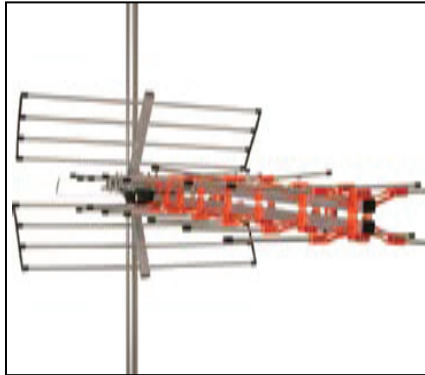

Uni-Directional UHF Antennas

SR15 Antenna

This compact antenna features 15 elements that provide a very high gain in a small package. The strong 8 sided boom works well in high winds and the Durable all weather construction makes it an excellent antenna for areas that experience severe weather.

- Range: 1 - 30 miles
- Gain: 11.0 dB
- Targeted Band: UHF Channels 14 - 69
- Dimensions: 14" H x 13" W x 35" Deep
- Weight: 4.5 lbs.
- Warranty: Lifetime

SKU #	Master Carton	Retail
HM15Y	10	\$59.99

42XG Antenna

The 42XG Extreme Gain antenna is excellent for receiving HDTV signals 10 to 50 miles from the transmitters. Constructed of light-weight anodized aluminum, it mounts easily yet with stands high winds and harsh weather. Integrated all weather ohm converter is included.

91XG Antenna

This high performance UHF antenna has a higher-gain and smaller beam angle than conventional Yagi antennas. The reflector grids create an improved front to back ratio with shorter construction while the 91XG elements truly make it one of the highest gain UHF antennas available.