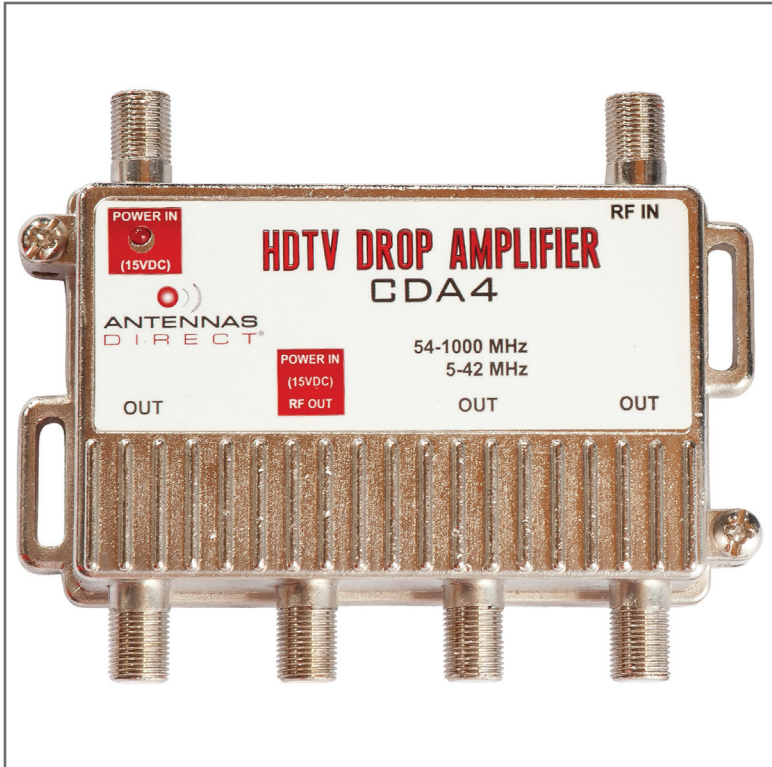

4 Way TV/CATV Distribution Amplifier

Splitting your signal to more than one TV? Distribution amps will help overcome the resulting signal loss. The CDA4 boosts signal to be split to 4 TV's or receivers.

CDA4

- 54 -1000 MHz
- 5 - 42 MHz
- 7.5 dB Gain per port
- Low Noise
- 15V AC Adapter and power inserter included
- All weather design

SKU #	Master Carton	Item Description	Retail
CDA4	20	4 Way TV/CATV Distribution Amplifier	\$59.99