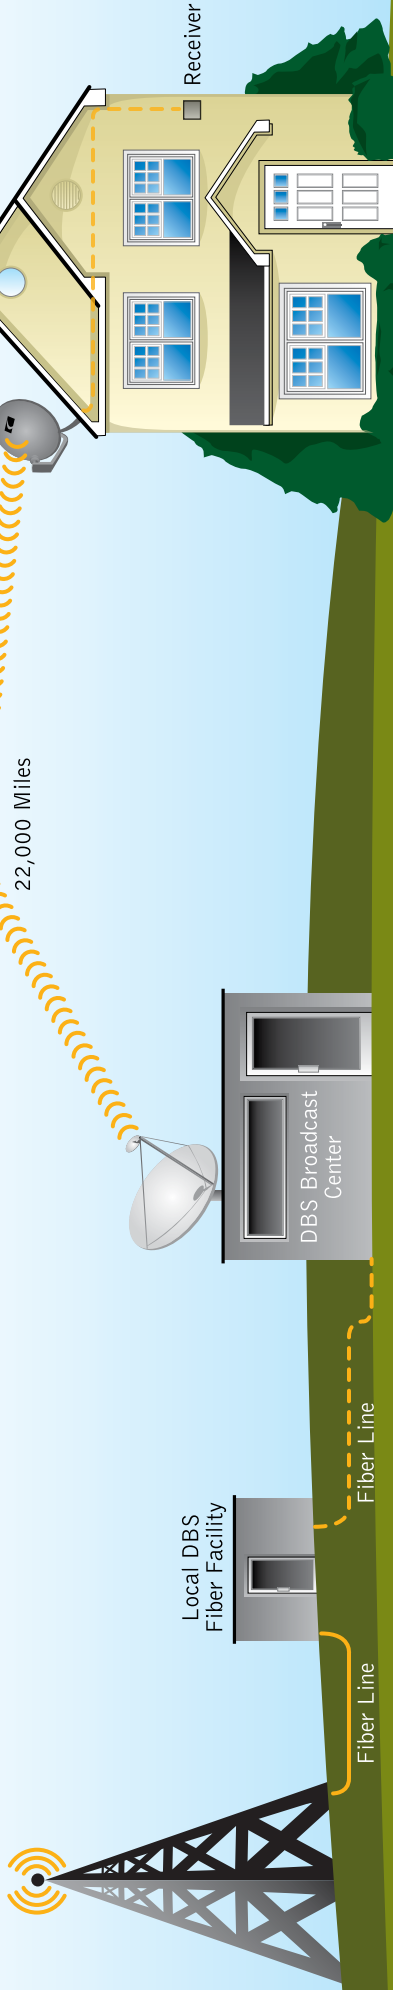

SATELLITE PROVIDER

Signal: 20 Mbps

Signal Compression as low as 6 Mbps

CABLE PROVIDER

Signal: 20 Mbps

Signal Compression as low as 6 Mbps

OVER THE AIR

Signal: 20 Mbps

Highest Bitrate Available

Pay TV – Not So High Definition

Did you know pay TV providers can remove up to 70% of the visual detail, for many viewers the only option for pure, unadulterated HDTV is an HD antenna.

**ANTENNAS
DIRECT**
Antennas for the HD revolution™