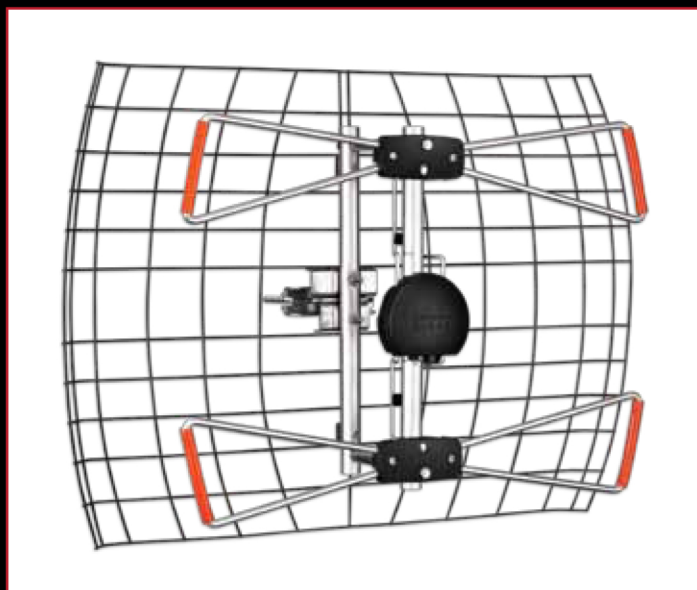

Antennas Direct® Doubles the Power of Legacy Bowtie Designs

The New and Improved DB2e

- Range: Up to 45+ miles
- Peak gain 12 dBi
- Front to back ratio greater than 18 dB
- Strong performance across DTV spectrum
- All weather Balun included
- Flexible aiming characteristics, 60° beam-width
- Indoor, outdoor, and attic use

The New and Improved DB4e

- Range: Up to 65+ miles
- Peak gain 14.5 dBi
- Front to back ratio greater than 18 dB
- Strong performance across DTV spectrum
- Succeeds in difficult areas
- All weather Balun included
- Flexible aiming characteristics, 60° beam-width
- Works great in attics