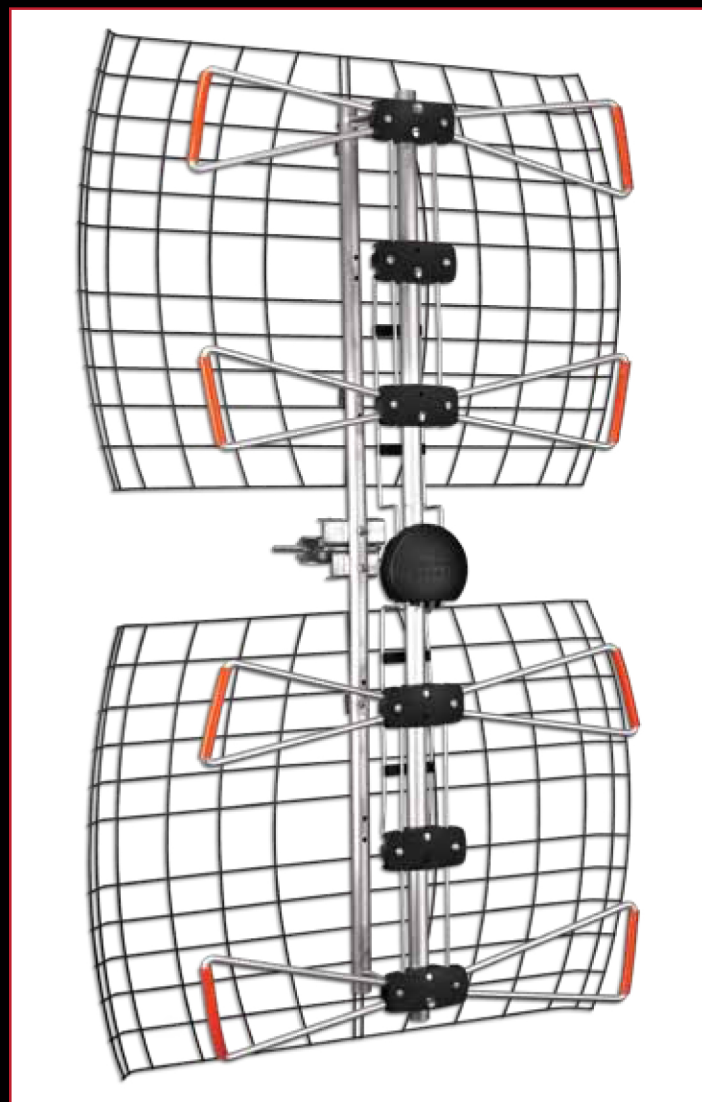

New!!! DB2e & DB4e Extended Range Antennas

A breakthrough in performance and reliability - the new extreme range bowties - only from Antennas Direct, Inc.

The most powerful compact antennas on the planet.

Antennas Direct® Doubles the Power of Legacy Bowtie Designs

The New and Improved DB2e

- Range: Up to 45+ miles
- Peak gain 12 dBi
- Front to back ratio greater than 18 dB
- Strong performance across DTV spectrum
- All weather Balun included
- Flexible aiming characteristics, 60° beam-width
- Indoor, outdoor, and attic use

The New and Improved DB4e

- Range: Up to 65+ miles
- Peak gain 14.5 dBi
- Front to back ratio greater than 18 dB
- Strong performance across DTV spectrum
- Succeeds in difficult areas
- All weather Balun included
- Flexible aiming characteristics, 60° beam-width
- Works great in attics