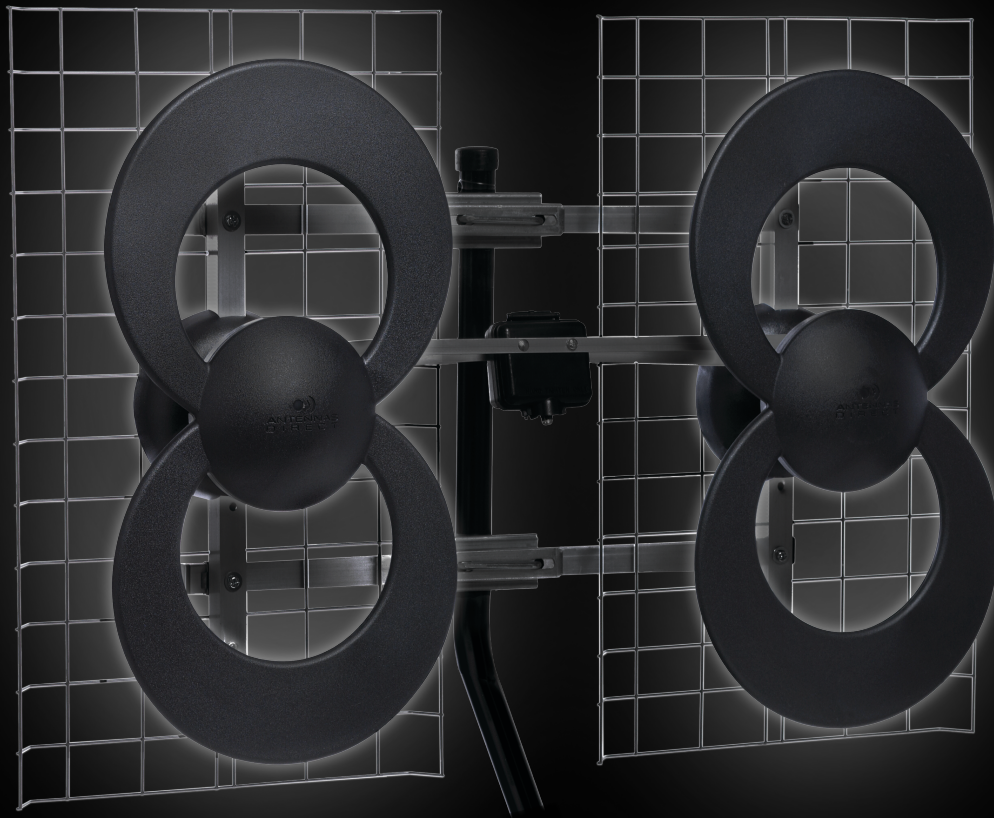

## PURE HDTV

Enjoy full 1080 HDTV broadcasts with the CLEARSTREAM 4™ Antenna. Sleek and powerful, this high-performance Antenna is engineered to deliver uncompromised high gain Digital/HDTV reception.\* Pure and crisp.

# CLEARSTREAM 4™

The CLEARSTREAM 4™ antenna provides a reliable and consistent picture with a resolution up to six times that of standard television. New breakthroughs in size and efficiency allow the powerful CLEARSTREAM 4 antenna to be smaller than ever thought possible. The end result is that up to 98% of the available broadcast signal actually reaches the incoming antenna cable rather than being lost due to poor design.

- New engineering for current UHF DTV frequencies
- Mount included
- 100% compatible with all atsc tuners
- 65+ mile range
- Easy to assemble
- Unmatched power and efficiency
- Consistent gain through entire UHF DTV spectrum
- Flexible aiming capability

#### CLEARSTREAM 4™

- Range: up to 65 miles
- Gain of 12.2 dBi
- Consistent gain through the entire UHF DTV channel spectrum
- Totally new engineering for post-2009 UHF DTV frequencies
- Great for outdoor and attic use
- Dimensions 20" h x 28" w x 5" deep