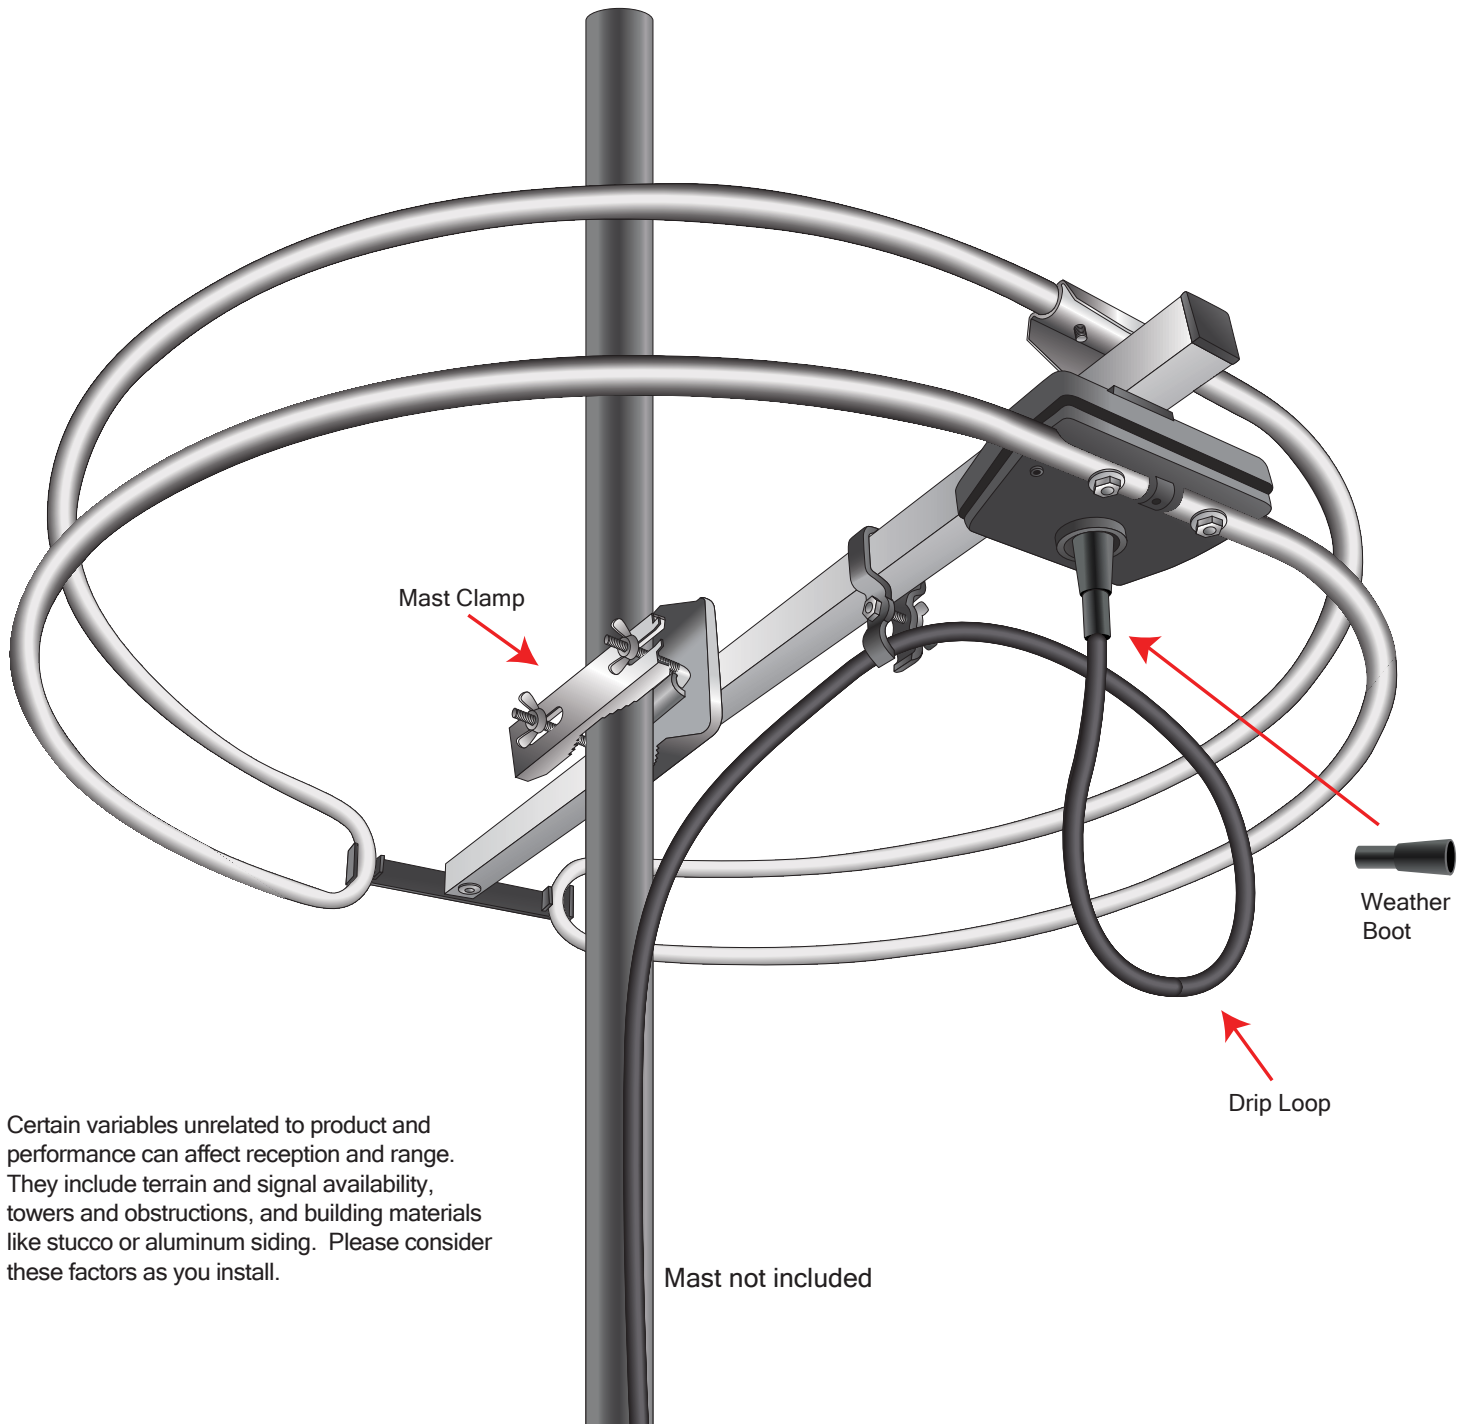

8.5"

Quick Start Install Instructions

FM 360° FM Radio Antenna

Before attaching the antenna to any surface, TEST RECEPTION in that area.

Connect the antenna to the FM receiver and run a full channel scan.
If reception is not as desired move the antenna and rescan receiver.

11"

Certain variables unrelated to product and performance can affect reception and range. They include terrain and signal availability, towers and obstructions, and building materials like stucco or aluminum siding. Please consider these factors as you install.