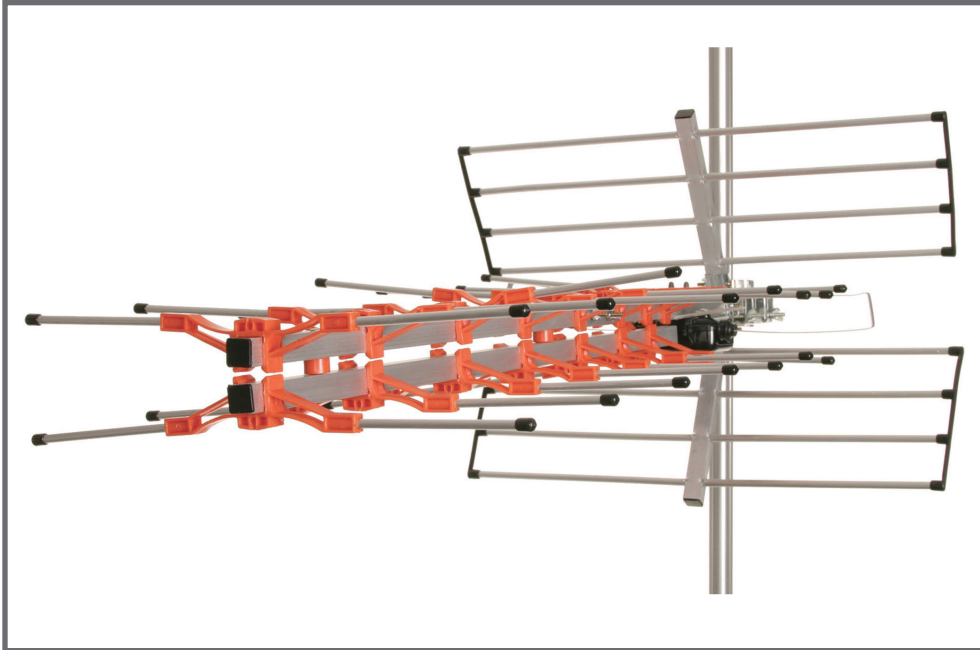

42XG Uni-Directional Antenna

The efficient placement of elements provides for an exceptional 14.2 dBi gain with a short boom. This HD television antenna features durable all weather construction that does great in harsh weather conditions.

42XG

- Range: 10-50 Miles XG (Extreme Gain) of 14.2 dBi
- All weather construction of anodized aluminum
- Designed to withstand high winds
- Integrated all weather ohm converter included
- Max Gain 15.7 dBi
- Strong gain across entire UHF band (channels 14-69)
- Dimensions 15" H x 19" W x 39" D
- Product Weight: 4.0 pounds

SKU #	Master Carton	Item Description	Retail
UE-XG42	10	Medium Range, Uni-Directional UHF DTV Antenna	\$69.99